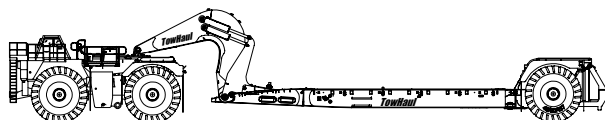

MODELS

Discover the TowHaul that best fits your needs by matching up equipment you are hauling on the chart below. Contact us directly for a more comprehensive analysis and let's get hauling!

DOZERS

WHEEL LOADERS

HYDRAULIC SHOVELS

BLASTHOLE DRILLS

Model RLD 80

Model RGS 125 Model RGS 150

Model RGS 225 Model RGS 275

Model RGS 350 Model RGS 450

Model RGT 600 Model RGT 700

Caterpillar D9 D10 D11	Komatsu D375 D475 D475	Caterpillar 990H 992G 992K 993K	Komatsu WA800 WA900	P&H/ LeTourneau L-950 L-1000 L-1100 L-1150	Caterpillar 5110	Hitachi EX1200	Liebherr R984	CAT 6015	Komatsu PC1400	Liebherr R984 R992	BE/CAT 39R 40R 45R 49R SKF SKFX SKS SKL 49HR 55R 60R 61R	CAT MD6290 MD6240 MD6420 MD6540 MD6640	P&H GD70 GD100B GD120 100 XP 250 XPC 285 XPC 300 XPC	Driltech D50KS D55SP D60KS D75KS D90KS 1190E	Atlas Copco DM45 DM50 DM75 DML DMM DM-M2 DM-M3 DM-H2 PV-235 PV-275 PV-271 PV-311
		Caterpillar 994D 994F	P&H/ LeTourneau/ Komatsu L-1350/WE1350 L-1400 L-1800 L-1850/WE1850	Komatsu WA1200	Caterpillar 5130	Hitachi EX1800 EX1900 EX2500	Komatsu PC1800 PC2000	CAT 6018 6020	Liebherr R994	CAT 59HR MD6750	P&H 120A 320XPC	Atlas Copco PV-351 Diesel PV-351 Electric			
		CAT 994K	P&H/ LeTourneau/ Komatsu L-2350/WE2350		Caterpillar 5230	Hitachi EX2600 EX3500 EX3600	Komatsu PC3000 PC4000	Liebherr R9250 R994B R9350 2250	CAT 6030 6040						
					Hitachi EX5500 EX5600		Komatsu PC5500	Liebherr R995	CAT 6050 6060						